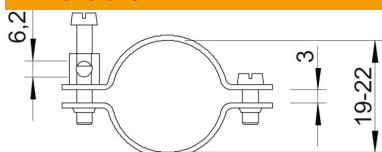

## Earthing clamp, type 942

Item number: 5038073

- For pipes 1/8–1 1/2" or Ø 8–49 mm
- Connection options: Cables up to 25 mm<sup>2</sup>
- With connection clip and cylinder bolt M6 x 16 made of brass, nickel-plated
- Clamp cover and base made of copper, nickel-plated

### Master data

Item number	5038073
Description 1	Earthing clamp
Manufacturer	OBO
Dimension	19-22mm
Material	Copper
Surface	Nickel-plated
Surface standard	
Smallest sales unit	10
Unit of quantity	Piece
Weight	5.55 kg
Weight unit	kg/100 pc.

### Dimensions

Dimension A	55 mm
Dimension b	20 mm
Dimension X	3 mm