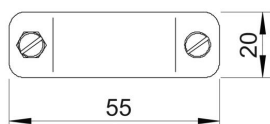

## Earthing clamp, type 942

Item number: 5038073

- For pipes 1/8–1 1/2" or Ø 8–49 mm
- Connection options: Cables up to 25 mm<sup>2</sup>
- With connection clip and cylinder bolt M6 x 16 made of brass, nickel-plated
- Clamp cover and base made of copper, nickel-plated

### Master data

Item number	5038073
Description 1	Earthing clamp
Manufacturer	OBO
Dimension	19-22mm
Material	Copper
Surface	Nickel-plated
Surface standard	
Smallest sales unit	10
Unit of quantity	Piece
Weight	5.55 kg
Weight unit	kg/100 pc.

### Dimensions

Dimension A	55 mm
Dimension b	20 mm
Dimension X	3 mm